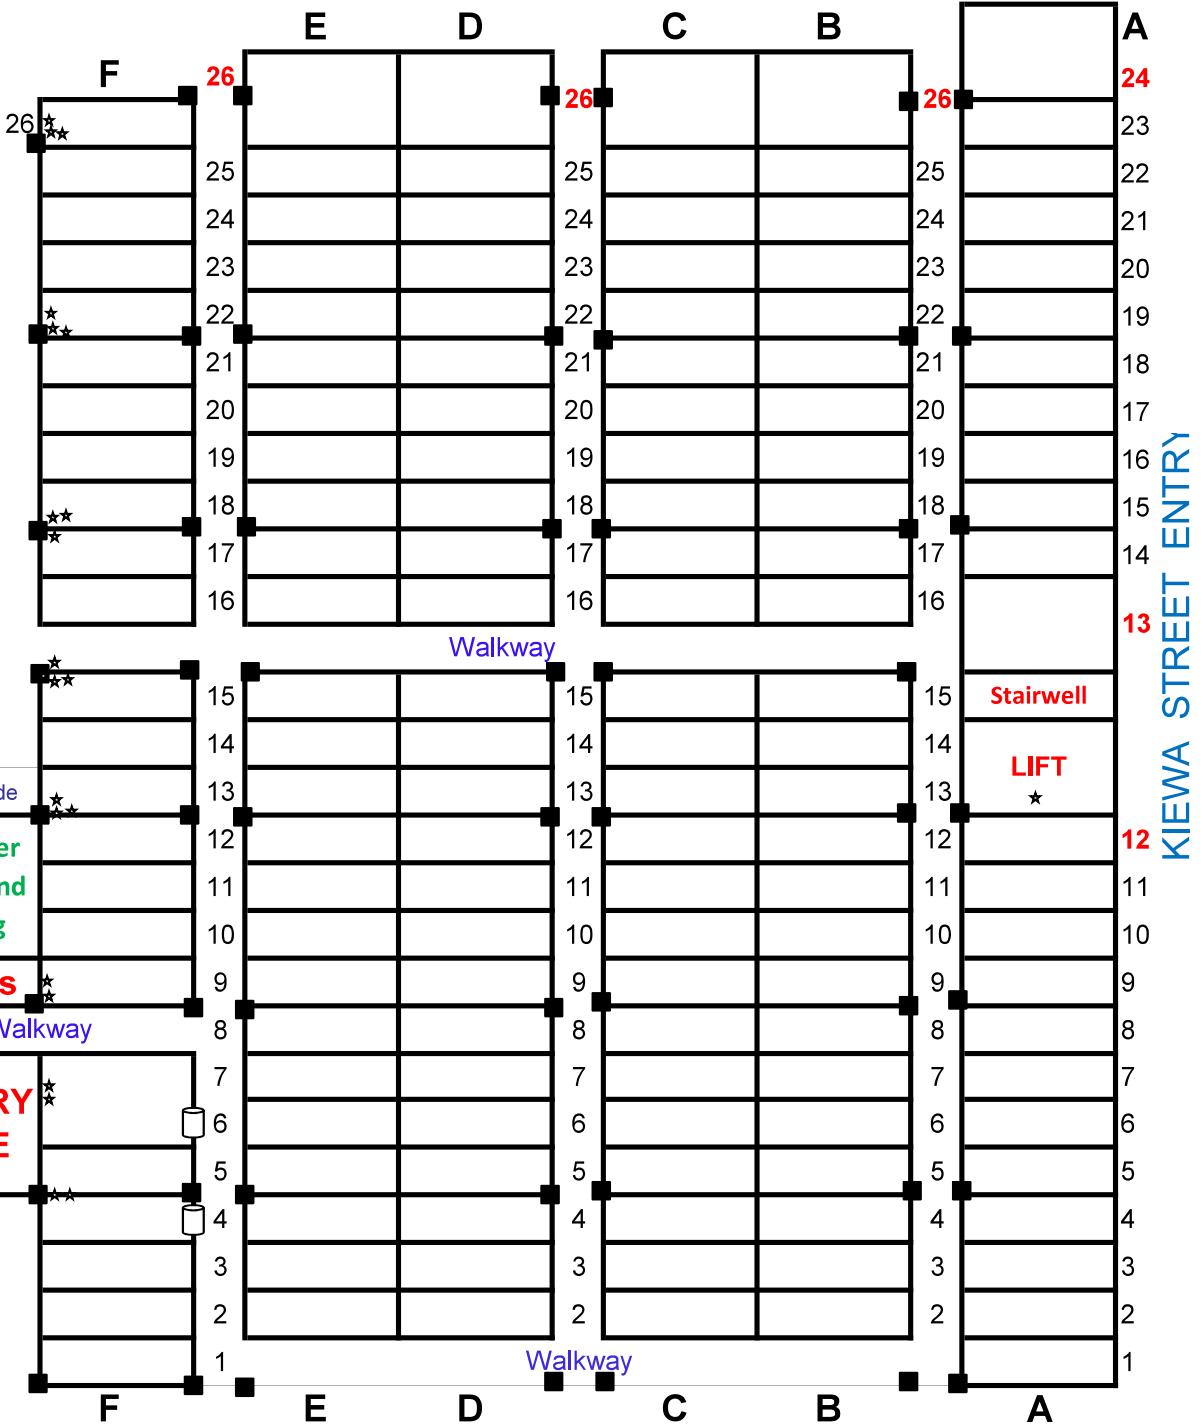

UNDER COVER

NORTH

G 15 14 13 12 11 10 9 8 7 6 5 4 3 2 1 G

G 16b 16a

J.1 Outside
Customer Tables and Seating
Toilets

ROTARY CAGE

Ramp to Upper Floors

KIEWA STREET ENTRY

DRIVEWAY TO RAMP

SOUTH

★ Power Points
■ Posts

○ Bollards
Red No's Large Sites